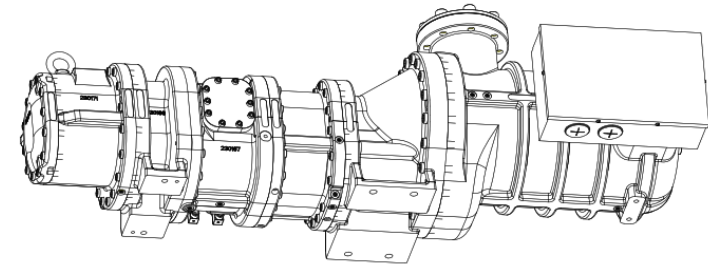

SRS1612LS

KEY:

- 1、Single flap check valve/
  Lift check valve(Optional)
  (DN125 PN40)
- 2、ECO inlet port (DN32 PN40)
- 3、Oil inlet connection (DN32 PN40)
- 4、Discharge port (Ø60 PN40)
- 5、Solenoid valve
- 6、Oil Drainage (NPT 1/4")