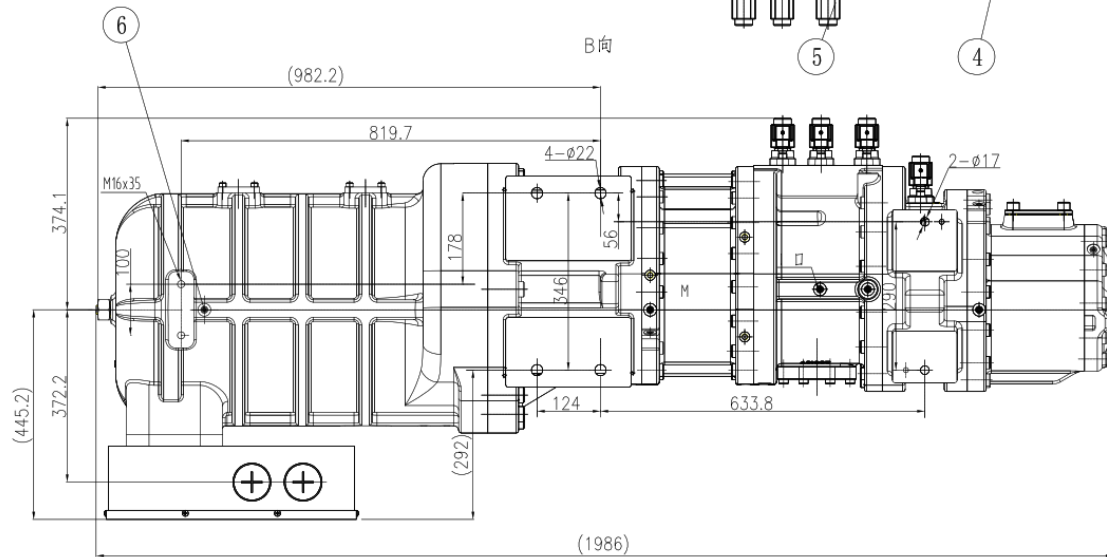

SRS1612LS

KEY:

- 1、Single flap check valve/
  Lift check valve(Optional)
  (DN125 PN40)
- 2、ECO inlet port (DN32 PN40)
- 3、Oil inlet connection (DN32 PN40)
- 4、Discharge port (Ø60 PN40)
- 5、Solenoid valve
- 6、Oil Drainage (NPT 1/4")