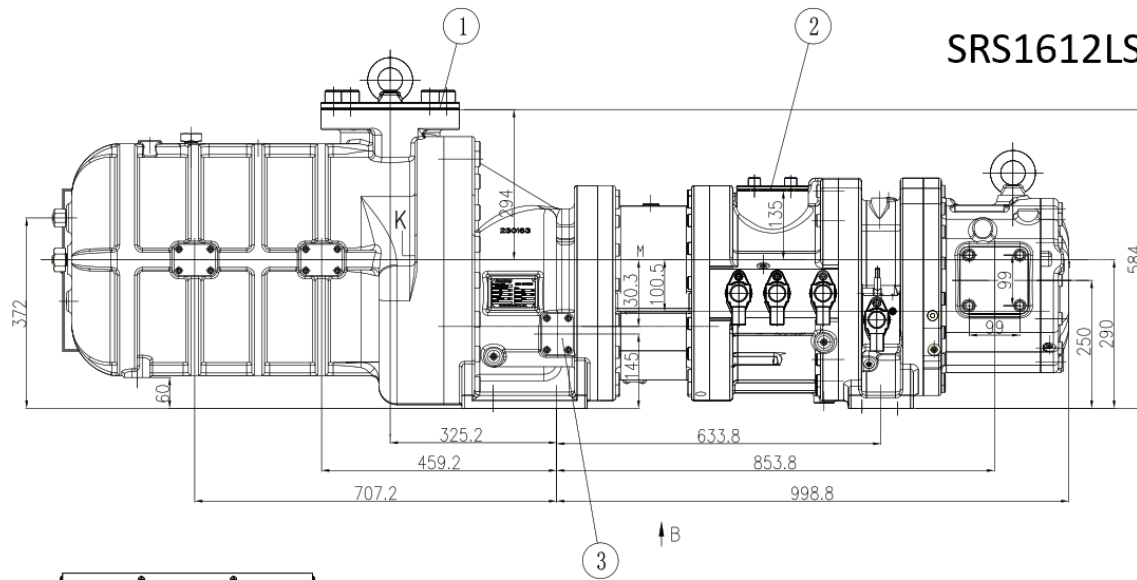

SRS1612LS

KEY:

- 1、Single flap check valve/
  Lift check valve(Optional)
  (DN125 PN40)
- 2、ECO inlet port (DN32 PN40)
- 3、Oil inlet connection (DN32 PN40)
- 4、Discharge port (Ø60 PN40)
- 5、Solenoid valve
- 6、Oil Drainage (NPT 1/4")