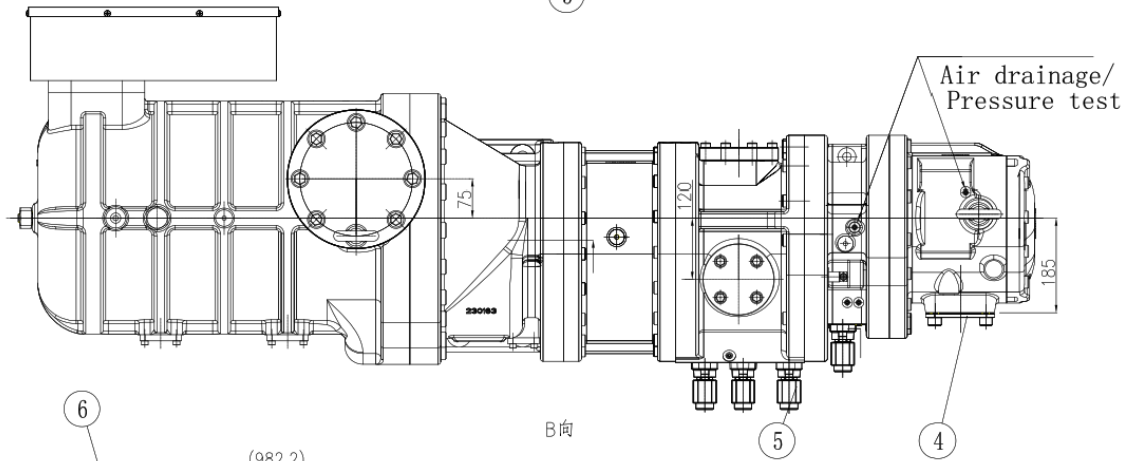

SRS1612LS

KEY:

- 1、Single flap check valve/
  Lift check valve(Optional)
  (DN125 PN40)
- 2、ECO inlet port (DN32 PN40)
- 3、Oil inlet connection (DN32 PN40)
- 4、Discharge port (Ø60 PN40)
- 5、Solenoid valve
- 6、Oil Drainage (NPT 1/4")