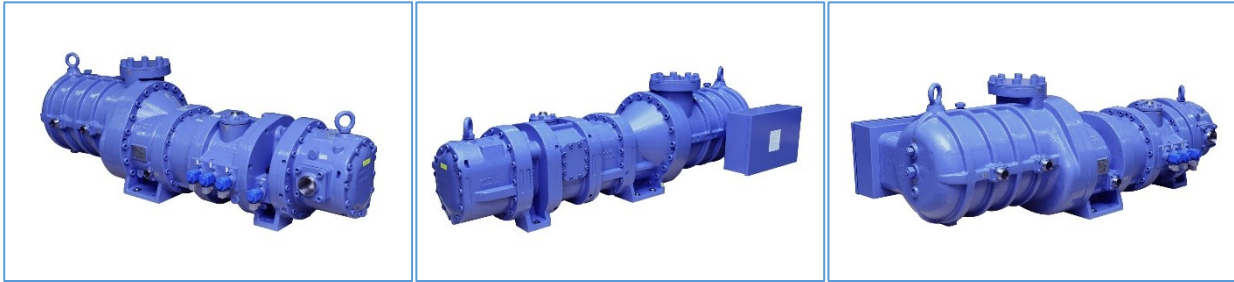

## SRS1612 double-stage hermetic Compressor

SRS1612 Series		
Model	SRS1612MS	SRS1612LS
Displacement @2960 rpm [m3/h]	544 / 215	652 / 215
Displacement @3600 rpm [m3/h]	661 / 261	792 / 261
Capacity Control	Step control: 25%, 50%, 75%, 100%; step-less	
Max. rpm	3600	
Vi Control	Fix	
Vi adjustment range	2.5/3.0/4.5	
Rotation, onto compressor shaft	counter-clockwise, looking at the compressor input shaft	
Non-return valve suction side	Lift check valve	
Suction inlet diameter [mm]	DN 125	DN 125
Discharge outlet diameter [mm]	DN 65	DN 65
Eco connection [mm]	DN 32	DN 32
Design pressure	28 bar	
Length [mm]	1932	1986
Width [mm]	819	819
Height [mm]	686	686
Weight [kg]	1139	1161