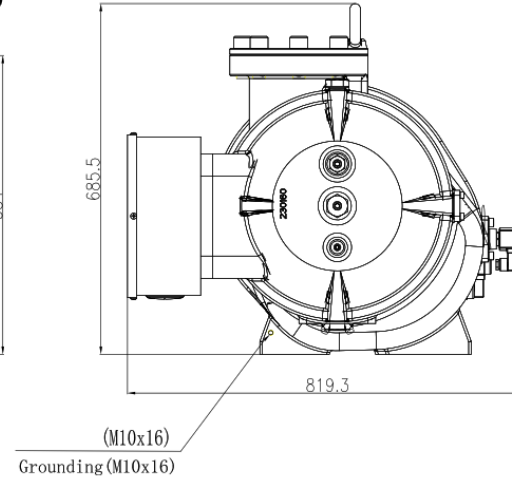

SRS1612LS

KEY:

- 1、Single flap check valve/
  Lift check valve(Optional)
  (DN125 PN40)
- 2、ECO inlet port (DN32 PN40)
- 3、Oil inlet connection (DN32 PN40)
- 4、Discharge port (Ø60 PN40)
- 5、Solenoid valve
- 6、Oil Drainage (NPT 1/4")